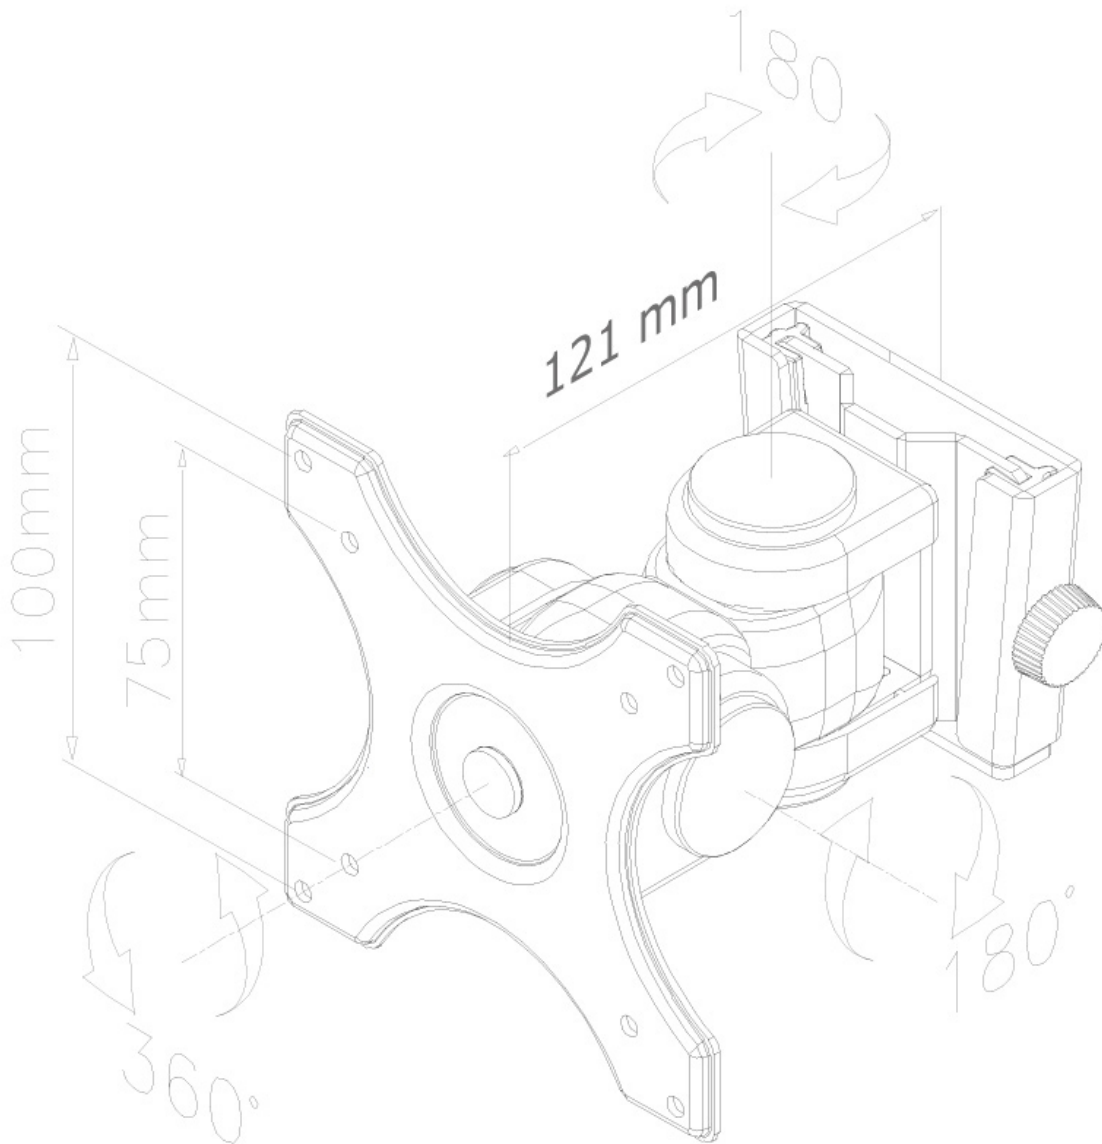

FUNCTIONALITY

Type	Full motion
	Tilt
	Rotate
	Swivel
Tilt (degrees)	180°
Swivel (degrees)	180°
Rotate (degrees)	360°
Adjustment type	None

INFORMATION

Color	Black
Main material	Steel
Warranty	5 year
EAN code	8717371444808

*Please note: The inch sizes stated are just an indication, combined with the weight and VESA sizes. The maximum weight and VESA size are absolute restrictions for the products and should not be exceeded.

Neomounts

Neomounts

Neomounts FPMA-W250BLACK TV/monitor wall mount for 10-30" screens - Black

The Neomounts FPMA-W250BLACK wall mount is suitable for flat screens up to 30" with a maximum weight capacity of 12 kg. The mount can tilt and swivel to position the screen in the optimal viewing position.

The FPMA-W250BLACK has a depth of 12 cm and is suitable for screens that meet VESA hole pattern 75x75 to 100x100 mm.

FPMA-W250BLACK

NEOMOUNTS TV/MONITOR WALL MOUNT

Neomounts